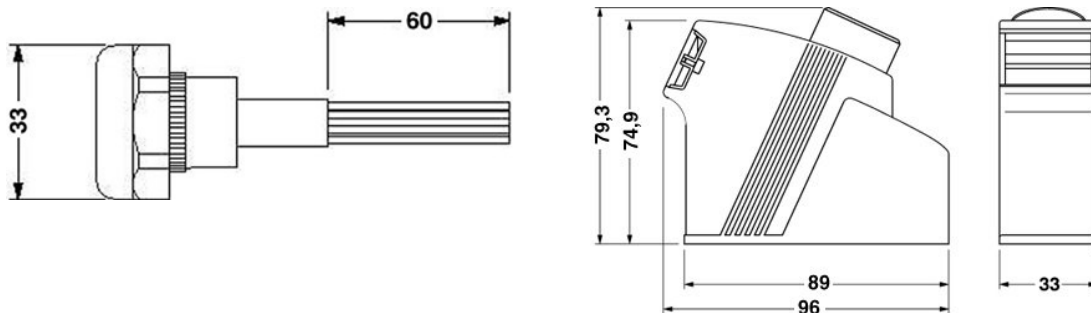

1853997	VC-M-KV-PG21(7-10,5)	Half screw connection Pg21, made of metal, consisting of rubber seal with one hole and one pressure screw, for type 2 - 4 housings, cable [mm] 7 - 10.5
1854006	VC-M-KV-PG21(9-13)	Half screw connection Pg21, made of metal, consisting of rubber seal with one hole and one pressure screw, for type 2 - 4 housings, cable [mm] 9 - 13
1854035	VC-M-KV-PG21(11,5-15,5)	Half screw connection Pg21, made of metal, consisting of rubber seal with one hole and one pressure screw, for type 2 - 4 housings, cable [mm] 11.5 - 13.5
1854048	VC-M-KV-PG21(14-18)	Half screw connection Pg21, made of metal, consisting of rubber seal with one hole and one pressure screw, for type 2 - 4 housings, cable [mm] 14 - 18
1854051	VC-M-KV-PG21(17-20,5)	Half screw connection Pg21, made of metal, consisting of rubber seal with one hole and one pressure screw, for type 2 - 4 housings, cable [mm] 17 - 20.5
1885305	VC-M-KV-PG21(20X 7)	Single screw connection PG21, made of metal, consisting of rubber seal with a long hole and pressure screw, for type 2-4 housings, cable [mm] 20 x 7 mm (for flat-ribbon cable)
1854970	VC-M-KV-PG21- 1X8,5/1X12	Half screw connection Pg21, made of metal, consisting of rubber seal with several holes and one pressure screw, for type 2 - 4 housings:

Marking

1852875	VC-BZS WH	Marker labels, unprinted, 5-section, for individual labeling with M-PEN or CMS system, white

Drawings

Dimensioned drawing